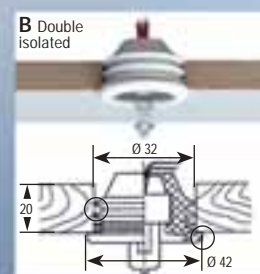

Builtable in:

- solid material in different thickness
- available in following material:
  rigips, fiberboards, fixing plate ...