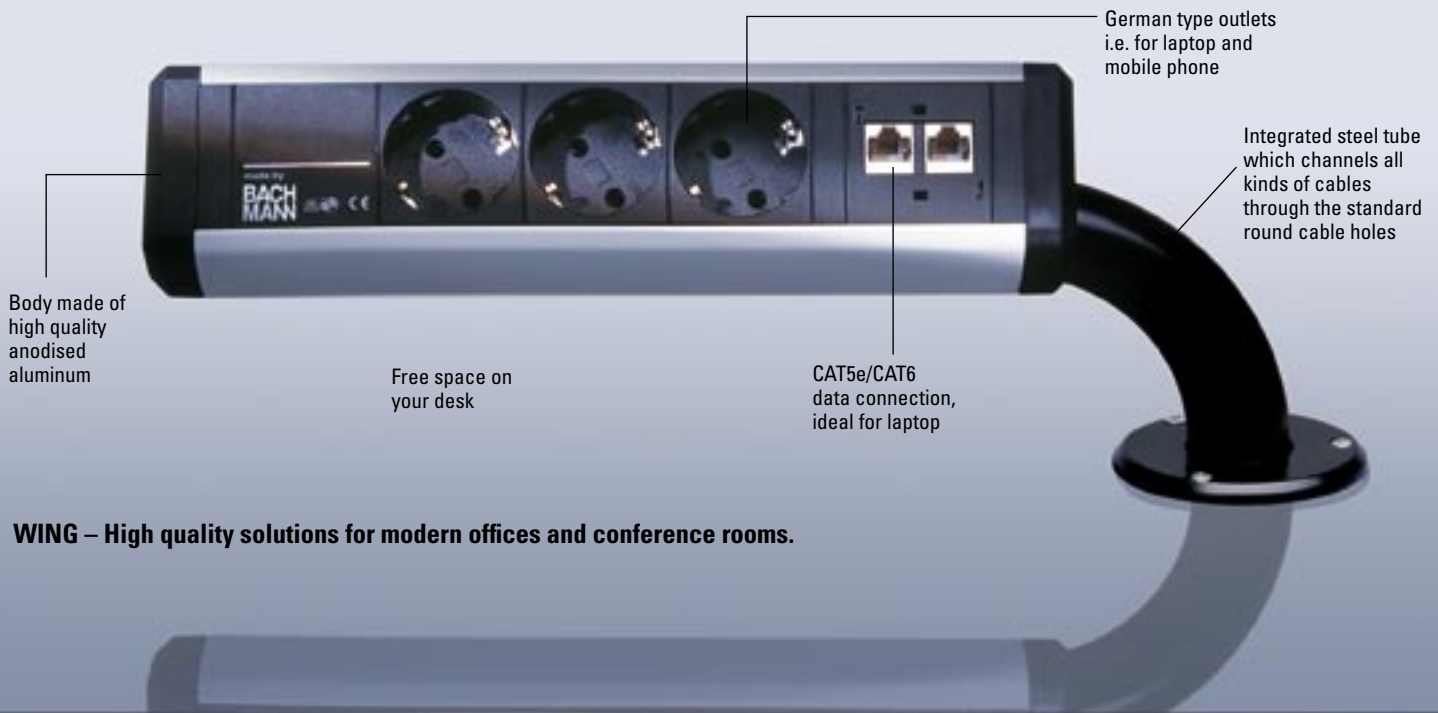

WING – High quality solutions for modern offices and conference rooms.

WING