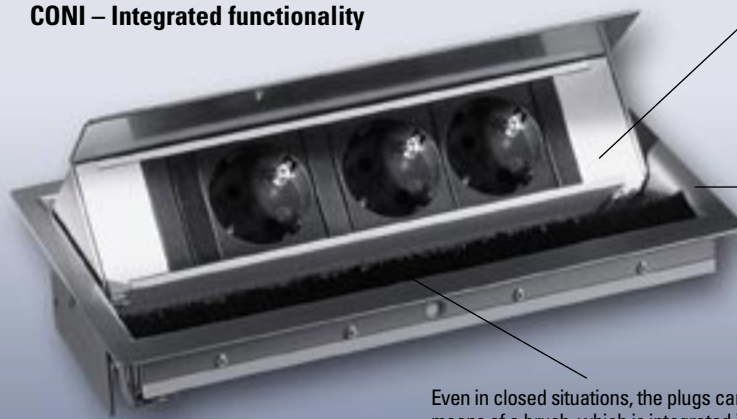

## CONI – Integrated functionality

Coni – open and closed.

The power strip can be exchanged easily and without tools from the upper side.

Power Input with 0,10 m cable and flat appliance plug GST18 to connect cables of different lengths.