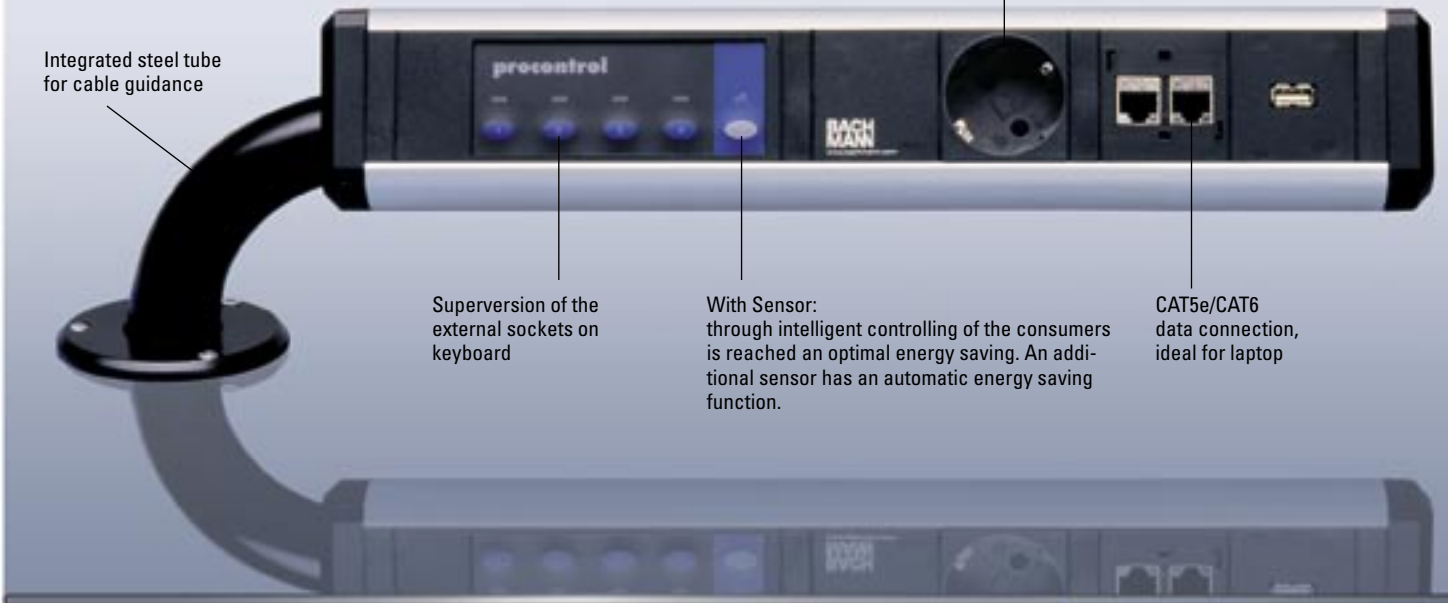

PROCONTROL

Integrated steel tube for cable guidance

Supervision of the external sockets on keyboard

With Sensor: through intelligent controlling of the consumers is reached an optimal energy saving. An additional sensor has an automatic energy saving function.

CAT5e/CAT6 data connection, ideal for laptop

German type outlets i.e. for laptop and mobile phone

Outlets	Version	Art. No.	Packing individually packed	Price/€*
DESK PROCONTROL, control element, 16 A / 3 600 W				
1way	PROCONTROL keyboard; 1 German type outlet black; 2 CAT5e RJ45 outlet/outlet; 1 USB A/A inclusive data Power in RJ45 PROCONTROL, 3 m cable; GST18; without cable (separately available); support angles and screws included; packed in individual box	339.1010	1	198,00
CONI PROCONTROL, control element 16 A / 3 600 W				
1way	PROCONTROL keyboard; 1 German type outlet black; 2 CAT5e RJ45 outlet/outlet; 1 USB A; 3 m cable line RJ45 PROCONTROL, Power in H05VV-F 3G1,5 mm² black 0.10 m S1: Flat connector GST18	333.1105	1	178,00
CONFERENCE PROCONTROL, control element, 16 A / 3 600 W				
3way	PROCONTROL keyboard; 1 German type outlet black; 2 CAT5e RJ45 outlet/outlet; 1 USB A/A cable line RJ45 PROCONTROL, 3 m; Power in GST18	333.1204	1	178,00
WING PROCONTROL, control element, 16 A / 3 600 W				
1way	PROCONTROL keyboard; 1 German type outlet black; 2 CAT5e RJ45 outlet/outlet; 1 USB A/A; 3 m data cable PROCONTROL RJ45; 3 m H05VV-F 3G1,5 mm² black; 3 m data cable CAT5e RJ45; 3 m data line USB A/A; packed in individual box	337.006	1	518,00
DUO PROCONTROL, power element, 16 A / 3 600 W				
4- and 2way	PROCONTROL power element with RJ45 socket for connection on PROCONTROL control element. 4 German type outlets black with child protection, individually over PROCONTROL adjustable; 2 German type outlets red with child protection for permanent power; 2 m cable H05VV-F 3G 1.50 mm² black with plug; assembly accessories included; packed in individual box	335.021	1	138,00

PROCONTROL