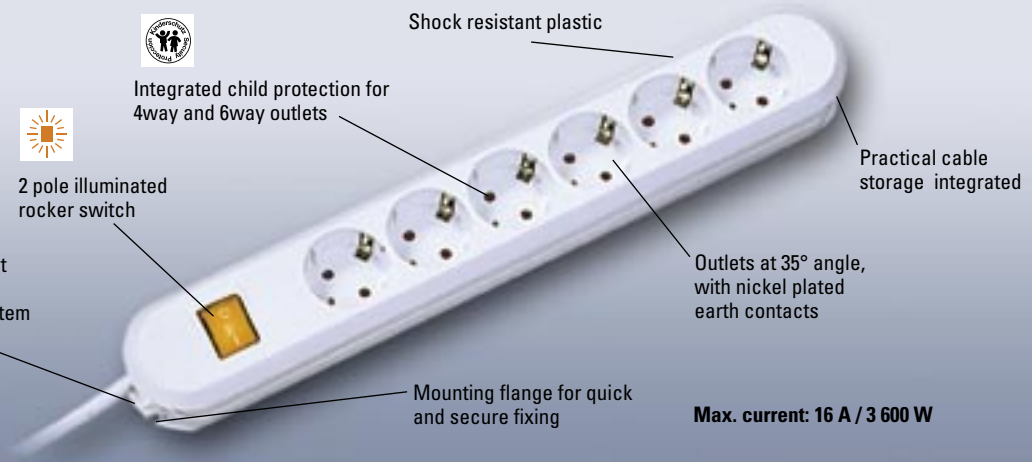

Screwed and rewirable

With overvoltage protection

2 pole illuminated rocker switch

Cable with moulded right angle German type plug and double earthing system

Integrated child protection for 4way and 6way outlets

Shock resistant plastic

Practical cable storage integrated

Outlets at 35° angle, with nickel plated earth contacts

Mounting flange for quick and secure fixing

Max. current: 16 A / 3 600 W