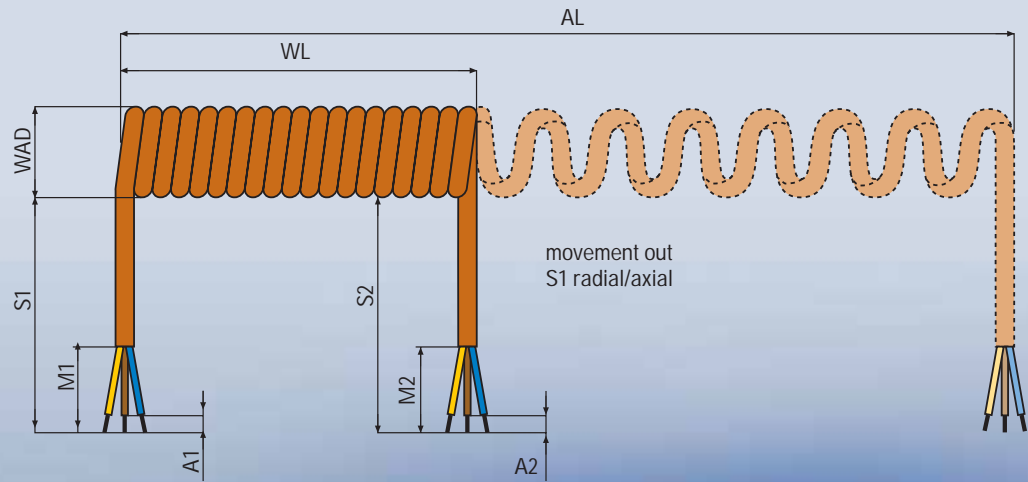

Spiral cord length (WL) = Closed length
Working length (AL) = Max. extended length
 $\emptyset$ = Cable diameter
WID = Spiral cord inner diameter
WAD = Spiral cord outer diameter