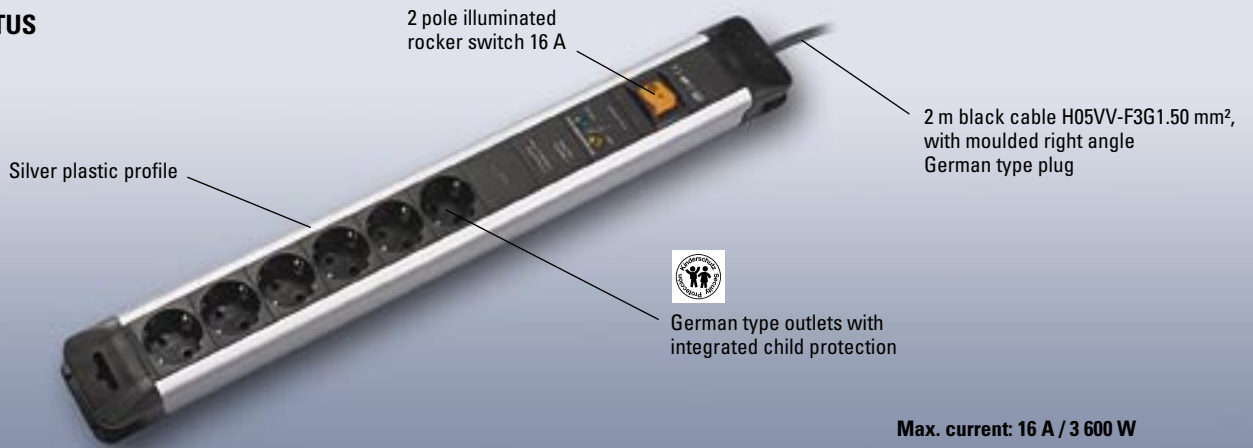

CONNECTUS

Outlets	Version	Dimensions (L x W x H) in mm	Art. No. individually packed	Packing	Price/€*
Socket outlet, 16 A / 3 600 W					
Black German type outlets, silver plastic profile, black end plates, with child protection, with 2 pole illuminated rocker switch					
4way	with switch	355 x 70 x 45	330.100	1	11,76
6way	with switch	440 x 70 x 45	330.101	1	13,86
9way	with switch	570 x 70 x 45	330.102	1	17,22
12way	with switch	700 x 70 x 45	330.103	1	21,00
Overvoltage protection, 16 A / 3 600 W					
With overvoltage protection 6,5 kA, optical function and malfunction indication					
6way	with switch and overvoltage protection	485 x 70 x 45	330.104	1	24,15
Overvoltage protection with filter, 16 A / 3 600 W					
With overvoltage protection 6,5 kA, line and frequency filter, optical function and malfunction indication					
6way	with switch and overvoltage protection with filter	565 x 70 x 45	330.105	1	35,07
Master & Slave-Electronic, 16 A / 3 600 W					
Master & Slave switch with stand by adjustment. 4 slave outlets are activated by switching on the appliance connected to the master outlet.					
1- and 4way	Master & Slave	475 x 70 x 45	330.106	1	31,40
Master & Slave-Electronic, overvoltage protection with filter, 16 A / 3 600 W					
Master & Slave switch with stand by adjustment. 4 slave outlets are activated by switching on the appliance connected to the master outlet. With overvoltage protection 6.5 kA, line and frequency filter, optical function and malfunction indication.					
1- and 4way	Master & Slave and overvoltage protection with filter	605 x 70 x 45	330.107	1	51,45
Socket outlet with 10 A-fuse					
2 m H05VV-FG 1,00 mm² black cable with cold connector plug					
3way	red German type outlets	290 x 70 x 45	330.300	1	27,09