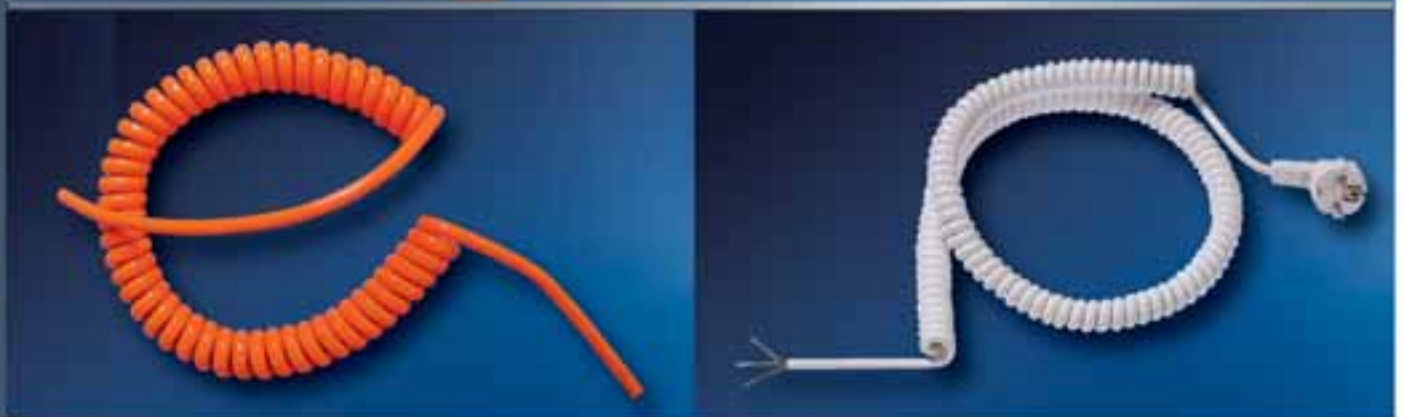

BACHMANN - SPIRAL CORDS

As a leading manufacturer, we are endowed with a substantial Know How and we count leading companies to our customer. With specific development, we are able to find solutions according to your requests.