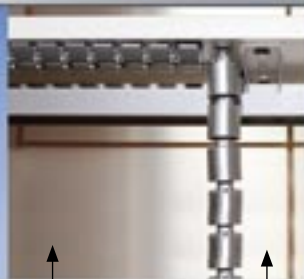

The PREMIUM CABLE SNAKE has 2 + 2 chambers to separate data and power cables. The protection requirements and bending radius according to VDE 0899 Part 4 are respected!

The Cable Management System PREMIUM is compatible with the CABLE SNAKES PRO and CLASSIC.

All cables can be guided under tables with cable snakes PRO, CLASSIC or fixing brackets.