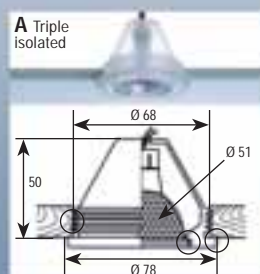

Builtable in:

- solid material in different thickness
- available in following material:
  rigips, fiberboards, fixing plate ...