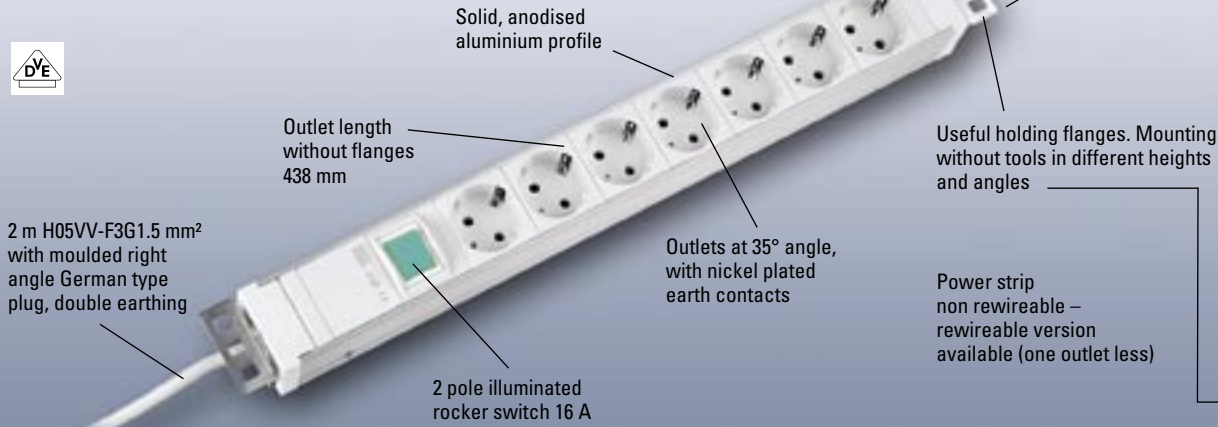

## > 1 U (54 mm instead of 44 mm), ALUMINIUM

High quality electronics, i.e. overvoltage protection, line and frequency filter, master & slave etc.

High quality components used, different outlets for different countries available