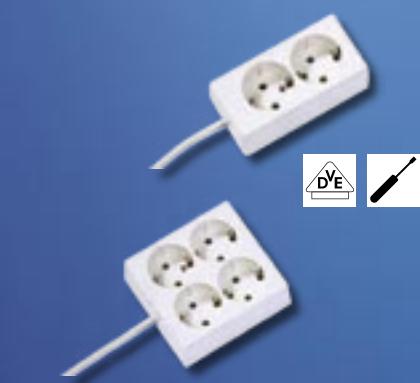

Cable	Color	Cable version	Art. No. individually packed	Packing	Price/€*
3way outlet					
With right angle plug, 45° turned and child protection					
1,4 m	white	H05VV-F 3G1,00 mm²	384.270S	20	1,90
1,4 m	black	H05VV-F 3G1,00 mm²	384.170S	20	1,90
1,4 m	brown	H05VV-F 3G1,00 mm²	384.470S	20	1,90
3way outlet					
With right angle plug and child protection					
1,5 m	white	H05VV-F 3G1,50 mm²	387.270S	20	2,50
3 m	white	H05VV-F 3G1,50 mm²	387.271S	15	3,44
3way outlet					
With right angle plug, switch, 45° turned and child protection					
1,4 m	white	H05VV-F 3G1,00 mm²	384.271S	20	2,63
6way outlet					
With right angle plug, 45° turned and child protection					
1,4 m	white	H05VV-F 3G1,00 mm²	381.240S	20	3,04
1,4 m	black	H05VV-F 3G1,00 mm²	381.140S	20	3,04
6way outlet					
With right angle plug, switch, 45° turned and child protection					
1,4 m	white	H05VV-F 3G1,00 mm²	381.243S	20	3,36
1,4 m	black	H05VV-F 3G1,00 mm²	381.143S	20	3,36
Socket outlet, 10/16 A / 250 V~, DIN VDE 0620					
Plastic version, screwed and rewirable 2way, cable H05VV-F 3G1.00 mm², with right angle plug					
1,5 m	white		380.270	25	4,10
Plastic version, screwed and rewirable 4way, cable H05VV-F 3G1.00 mm², with right angle plug					
1,4 m	white		380.271	25	7,10