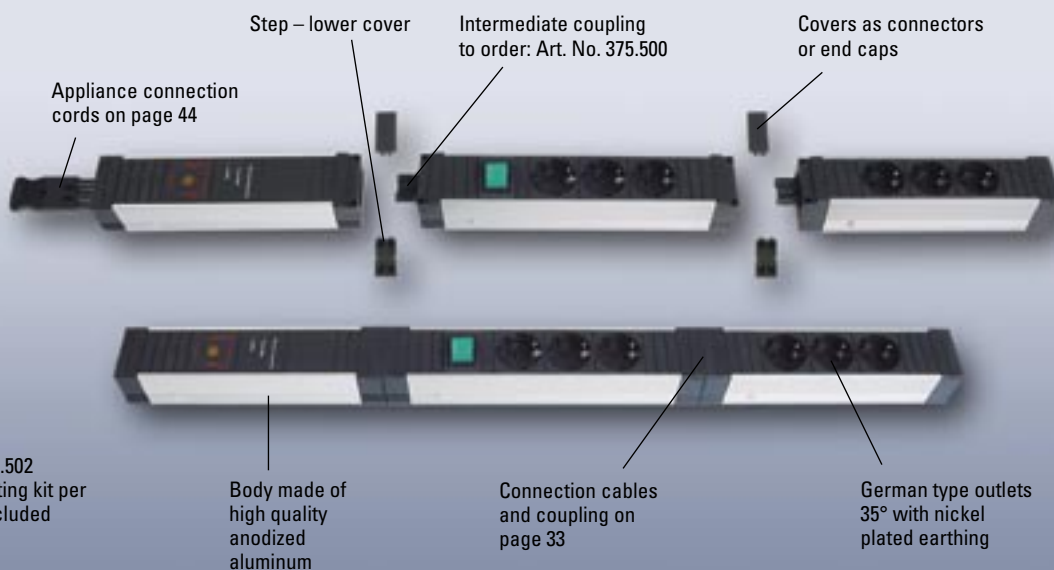

STEP – Building kit for power and data lines

Individual modules can be used in any combination via special coupling and/or connection cables. I.e. for laboratory, furniture, installation, industry, hospitals, etc. The STEP modular system can be adapted to every need in the future or any current changes.