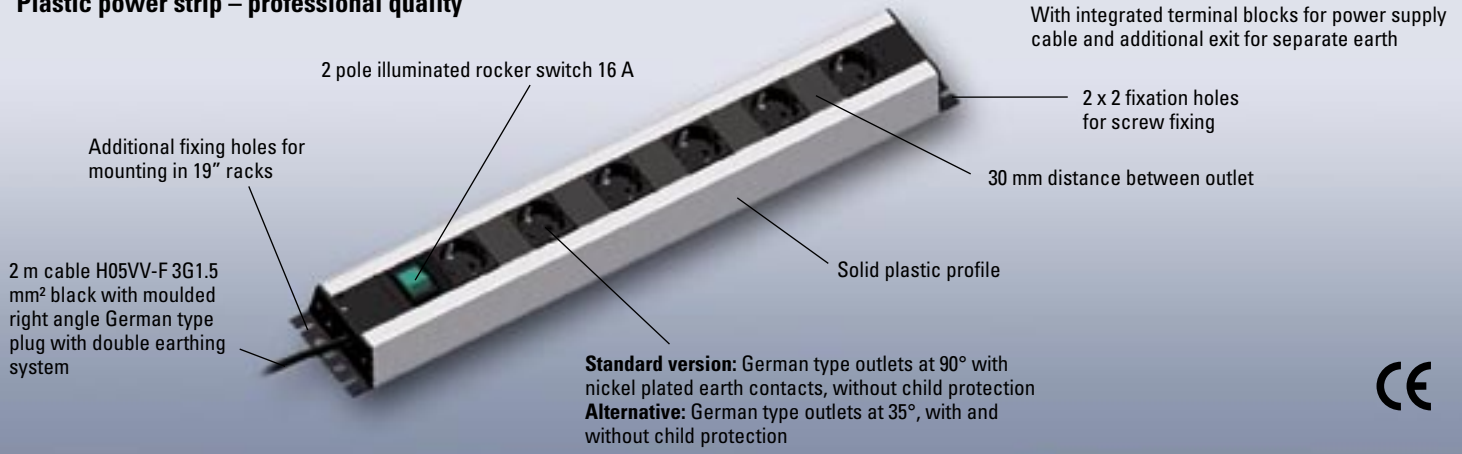

Plastic power strip – professional quality

Standard version: German type outlets at 90° with nickel plated earth contacts, without child protection
Alternative: German type outlets at 35°, with and without child protection

Outlets	Version	Dimensions (L x W x H) in mm	Art. No. individually packed	Packing	Price/€*
Plastic					
6way	without switch 90°	562 x 94,2 x 45	300.000	10	18,69
9way	without switch 90°	794 x 94,2 x 45	300.001	10	26,25
12way	without switch 90°	1027 x 94,2 x 45	300.002	10	34,65
6way	with switch 90°	604 x 94,2 x 45	300.003	10	20,79
9way	with switch 90°	837 x 94,2 x 45	300.004	10	28,35
12way	with switch 90°	1069 x 94,2 x 45	300.005	10	36,75

**CRAFTSMAN
POWER STRIP**