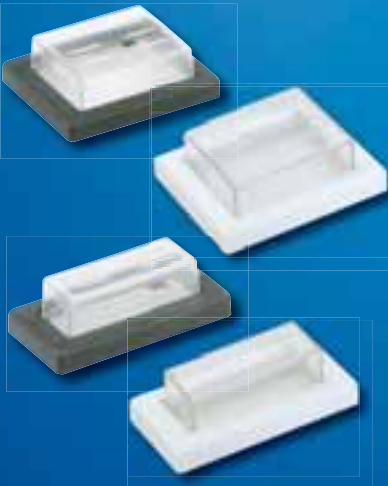

**SWITCH &
PUSH BUTTON**

Color housing	Color rocker	Art. No. unpacked	Packing	Price/€*

Rocker switch for installation type 3652, with breaker, 2-pole

16(8) A, 250 V~, T 125° C
With and without illumination, flat terminals 6,3 x 0,8 mm, protection against contact, snap-in fixation for opening 22 x 30 mm.

without illumination, with rocker coinage 0 I				
black	black	924.122	50	4,00
illuminated, with rocker coinage 0 I				
black	green	924.121	50	4,40

Rocker switch for installation type 3652, with breaker, 2 x 1-pole

16(8) A, 250 V~, T 125° C
With illumination, flat terminals 6,3 x 0,8 mm, snap-in fixation for opening 22 x 30 mm.

illuminated, without rocker coinage				
white	red/red	924.119	25	5,40
black	red/red	924.120	25	5,40

PVC-caps and frames type 22

Mountable later as a water and dust protection for type 3652.
Not for Art. No. 924.121 and 924.122

for 1 pole rocker switch				
cap clear	frame white	924.115	50	0,60
cap clear	frame black	924.116	50	0,60
for 2 pole rocker switch				
cap clear	frame white	924.117	50	0,70
cap clear	frame black	924.118	50	0,70